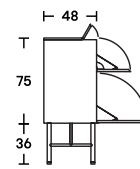

Dimensions

L 190
D 48
H 111

L 250
D 48
H 111

D 48
H 111

Finishes

Matt lacquered, glossy lacquered or wood veneer doors and tops.
Matt lacquered or wood veneer external sides.
Matt slate grey lacquered interior, dividers and back-lit rear panel in matt metahacrylate.
LED lighting system with automatic switching on at door opening. Transparent glass shelves.