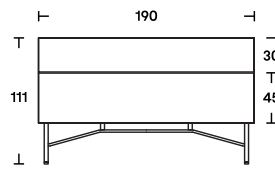

Divided horizontally into two spaces, the upper compartment adopts the evolution of Acerbis' patented and unique Dual-Flap® opening system: one touch tilts the front panel to a 90 degree shelf, while part of the top lifts up for easy access.

Dimensions

L 190
D 48
H 111

L 250
D 48
H 111

D 48
H 111

Finishes

Matt lacquered, glossy lacquered or wood veneer doors and tops.
Matt lacquered or wood veneer external sides.
Matt slate grey lacquered interior, dividers and back-lit rear panel in matt metahacrylate.
LED lighting system with automatic switching on at door opening. Transparent glass shelves.