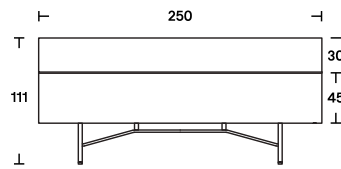

Divided horizontally into two spaces, the upper compartment adopts the evolution of Acerbis' patented and unique Dual-Flap® opening system: one touch tilts the front panel to a 90 degree shelf, while part of the top lifts up for easy access.

Dimensions

L 190
D 48
H 111

L 250
D 48
H 111

D 48
H 111

Finishes

Matt lacquered, glossy lacquered or wood veneer doors and tops.
Matt lacquered or wood veneer external sides.
Matt slate grey lacquered interior, dividers and back-lit rear panel in matt metahacrylate.
LED lighting system with automatic switching on at door opening. Transparent glass shelves.